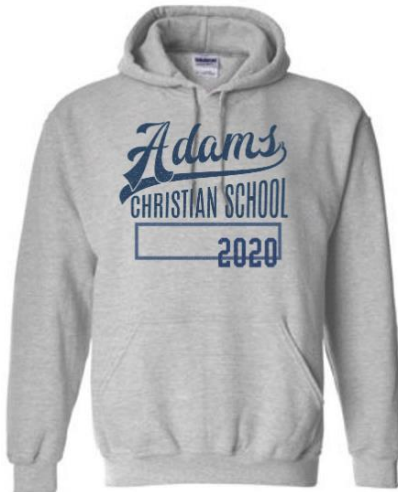

Adams Apparel

Adams Christian School T-Shirt

Gildan 50% cotton / 50% polyester

Available in Blue & Gold, Gray & Navy, Gray & Pink

Youth	XS, S, M, L	\$10
Adult	S, M, L, XL	\$10
Adult	2XL	\$12
Adult	3XL, 4XL, 5XL	\$14

Adams Christian School Hoodie

Gildan 50% cotton / 50% polyester with front pocket

Available in Blue & Gold, Gray & Navy, Gray & Pink

Youth	XS, S, M, L, XL	\$19
Adult	S, M, L, XL	\$19
Adult	2XL	\$22
Adult	3XL, 4XL, 5XL	\$24